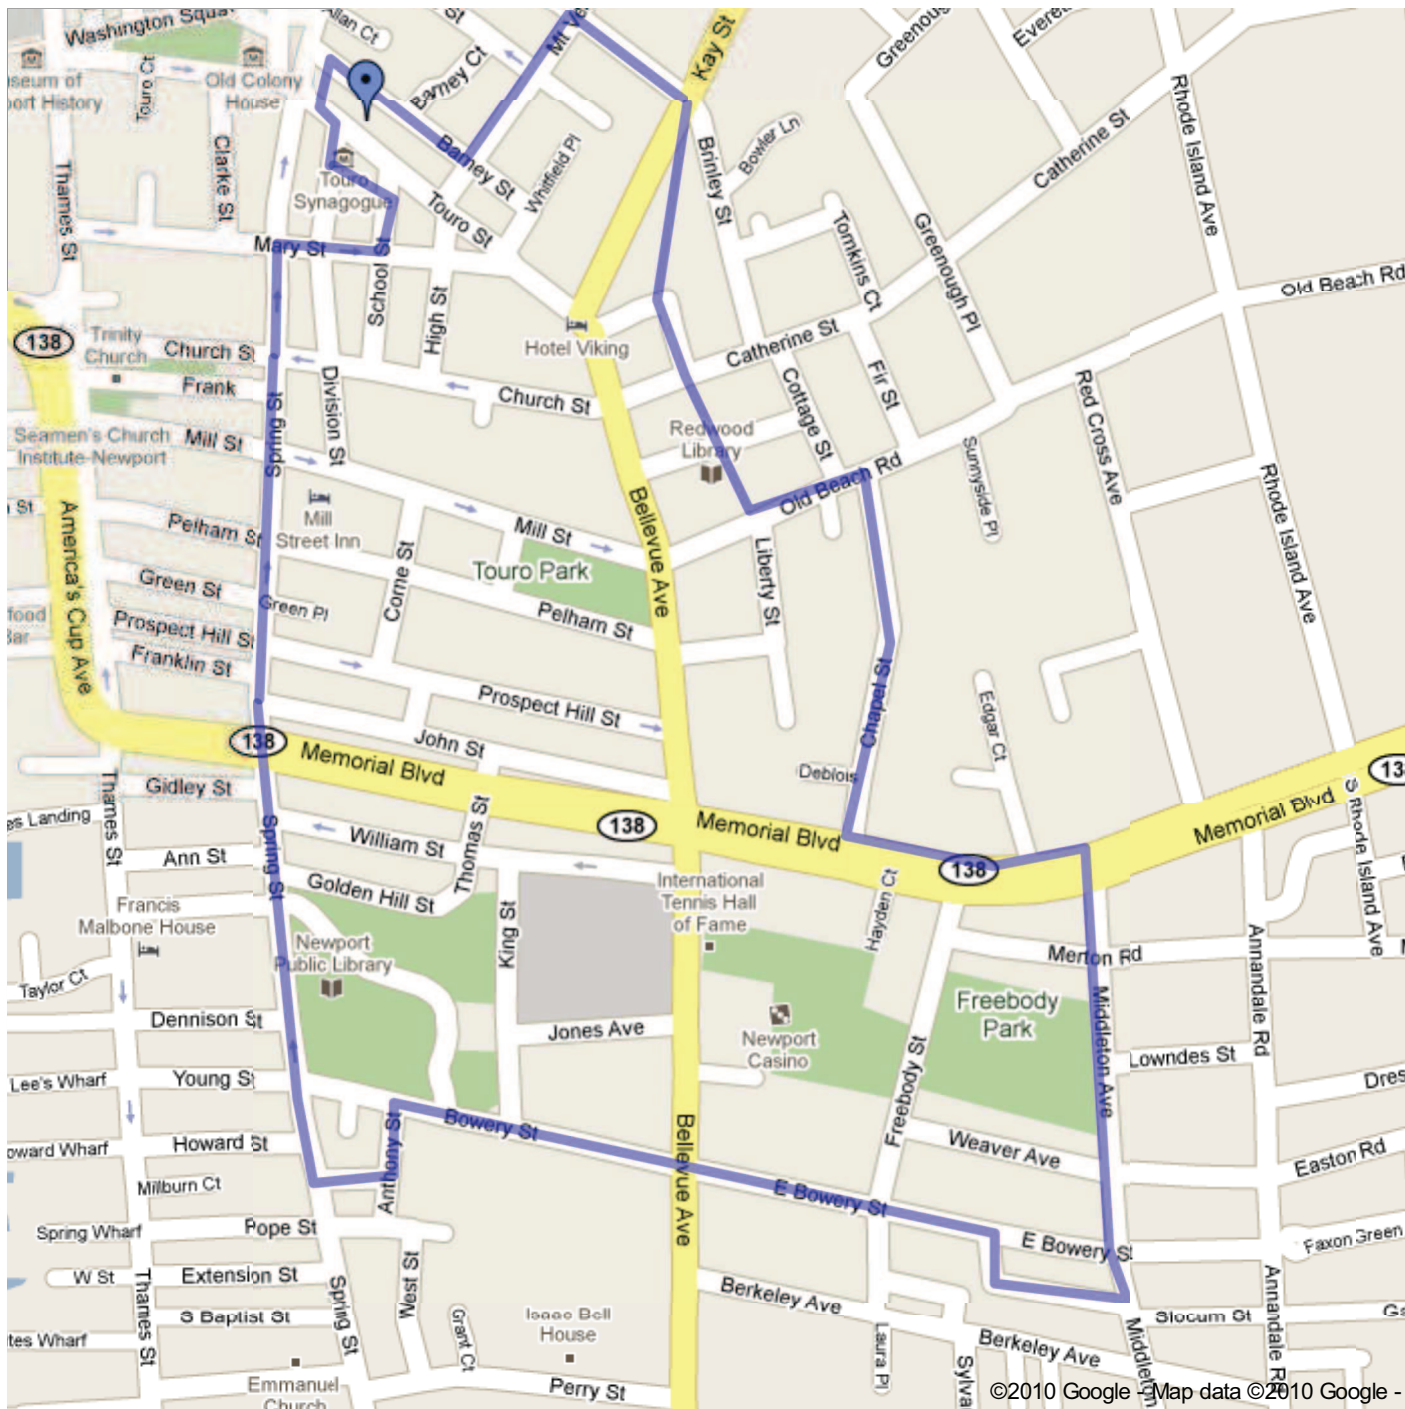

Get Google Maps on your phone

Text the word "GMAPS" to 466453

©2010 Google - Map data ©2010 Google -

Touro Synagogue Eruv

Eruv enclosure around Touro Synagogue, Newport, RI

0 views - Unlisted

Created on Apr 9 - Updated 3 minutes ago

By [Saul](#)

[Rate this map](#) - [Write a comment](#)

[Line 1](#)